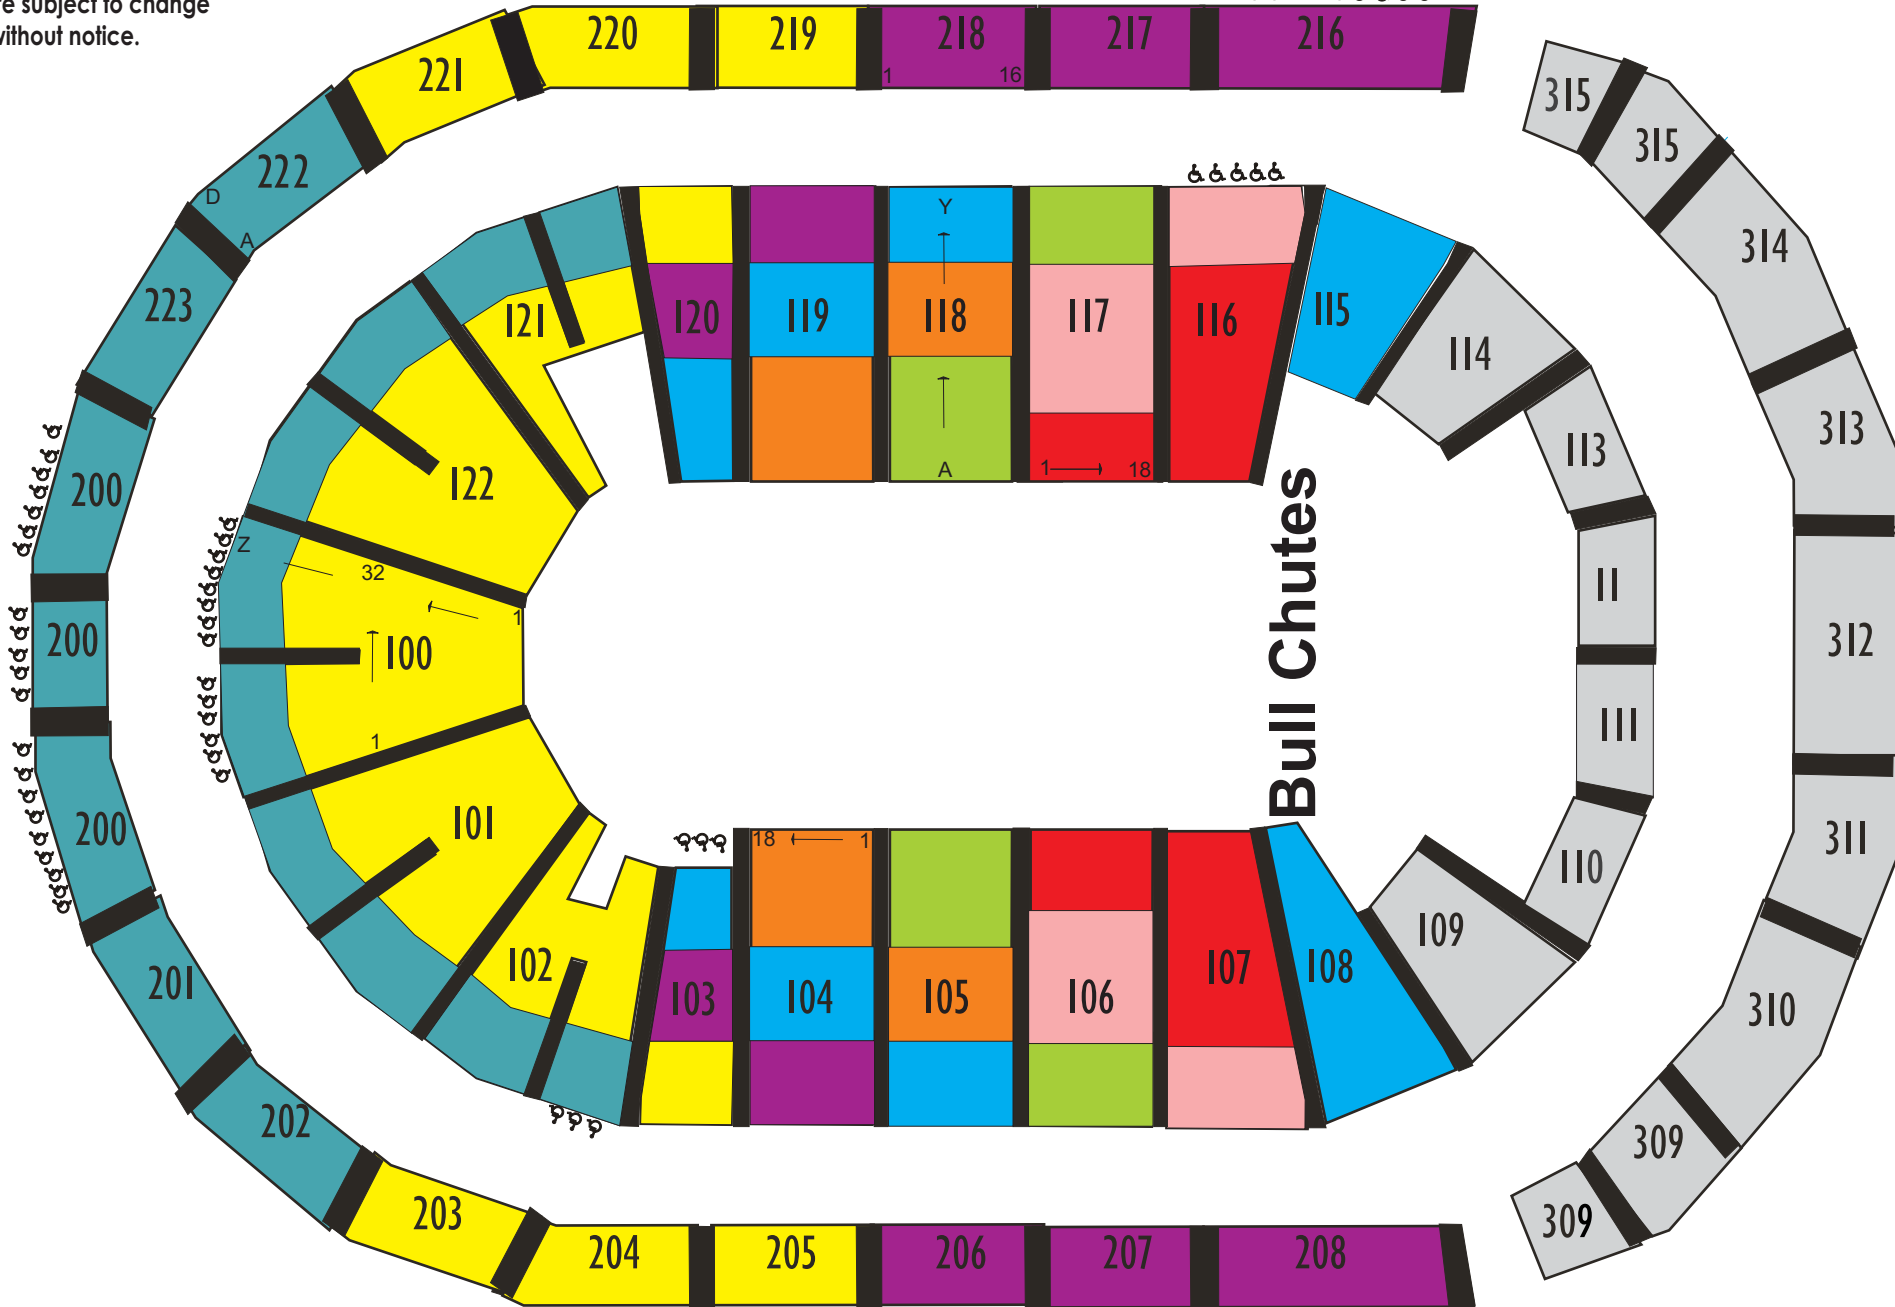

Ticket Prices will increase \$5 Day of Show  
 No Refunds . No Exchanges.  
 Ticket Prices, line up & production  
 setup are subject to change  
 without notice.

# Professional Bull Riders

EAST

♣♣♣♣♣♣♣♣

- \$114
- \$92
- \$81
- \$70
- \$59
- \$48
- \$37
- \$26

Bull Chutes

Sunday March 10, 2019 @ 1:45 pm