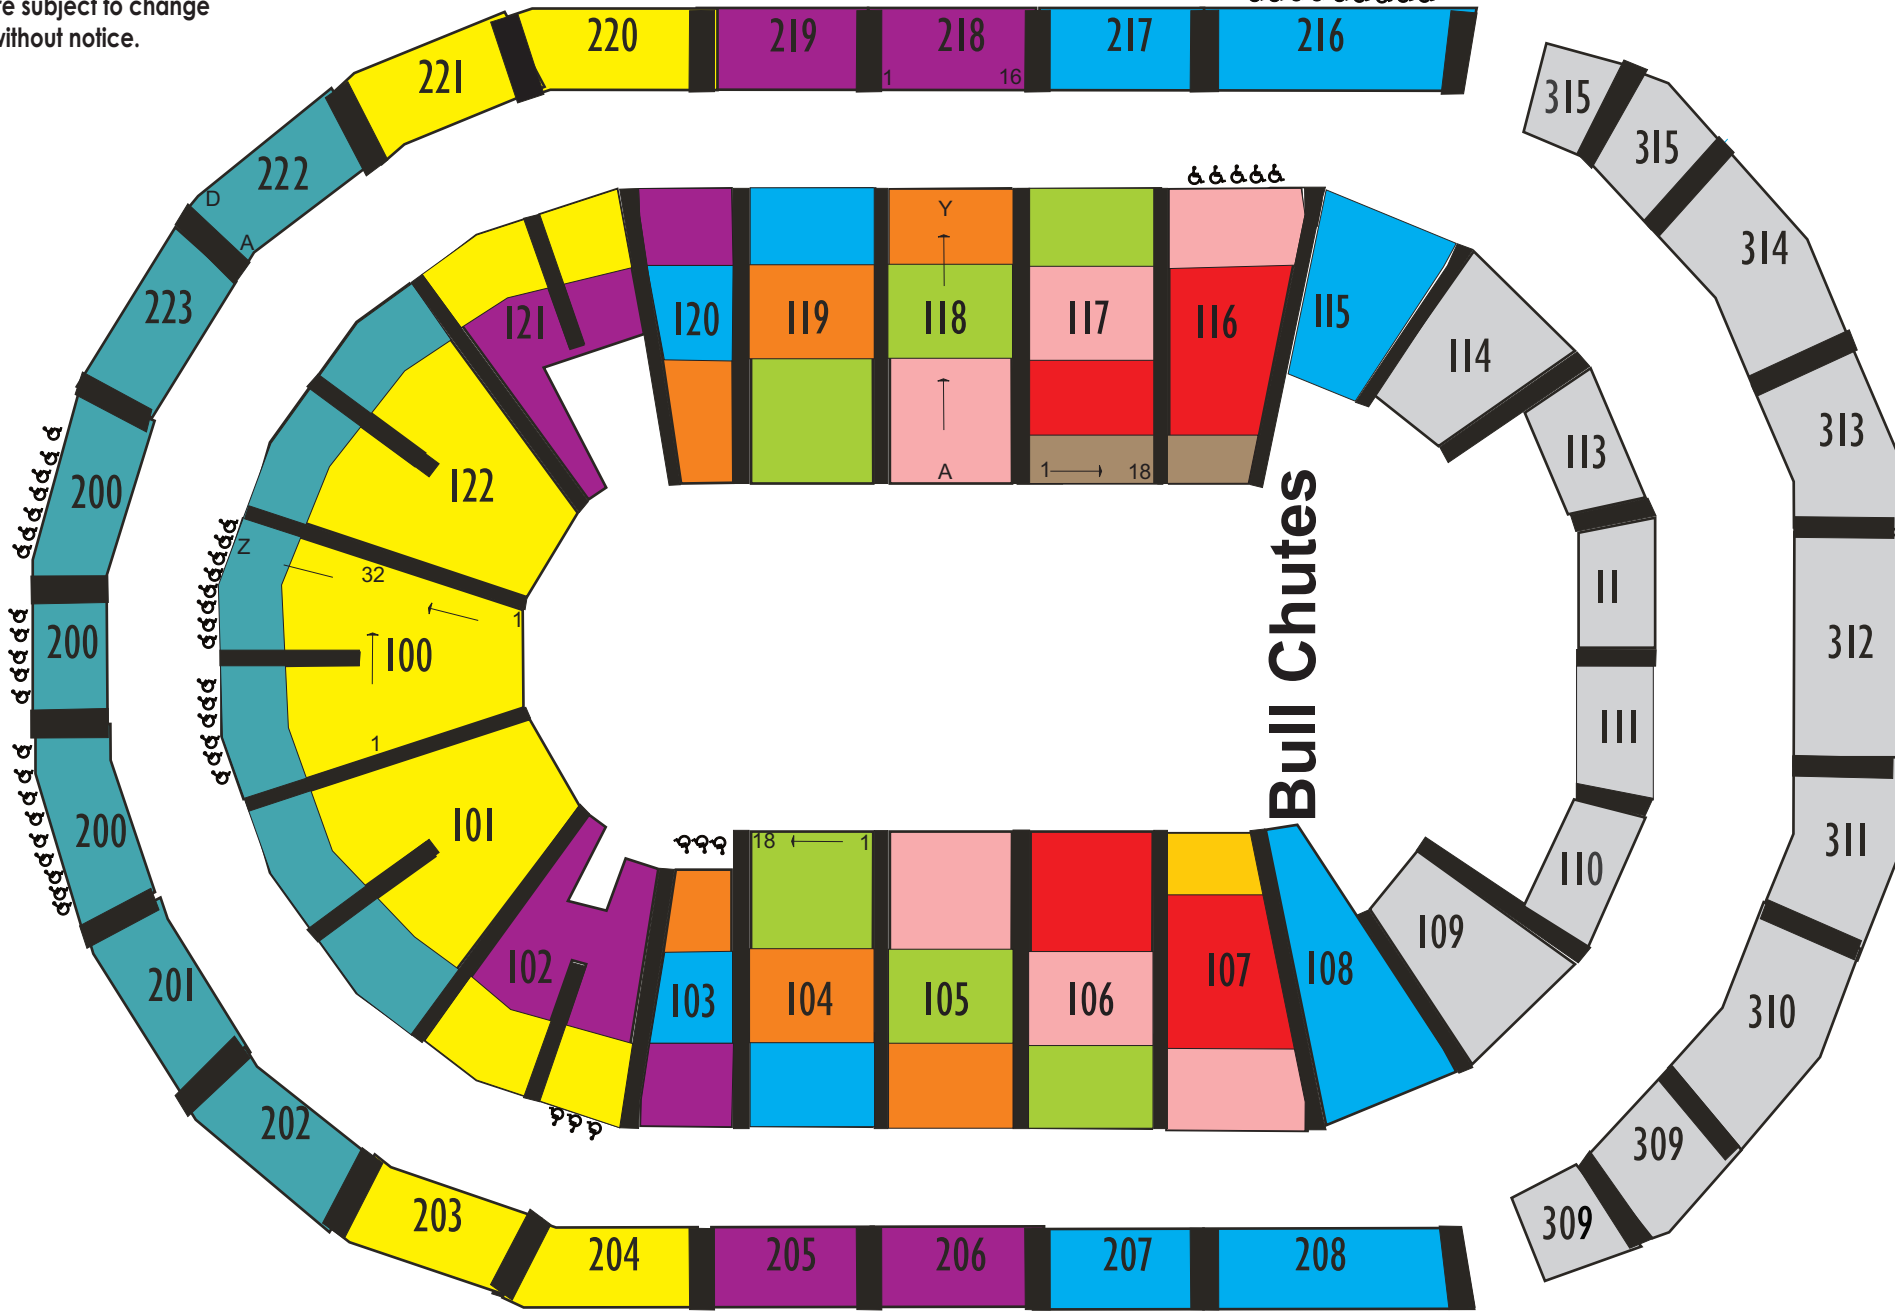

Ticket Prices will increase \$5 Day of Show
 No Refunds . No Exchanges.
 Ticket Prices, line up & production
 setup are subject to change
 without notice.

Professional Bull Riders

EAST

♣♣♣♣♣♣♣♣

- \$429
- \$203
- \$114
- \$92
- \$81
- \$70
- \$59
- \$48
- \$37
- \$26

WEST

♣♣♣♣♣♣♣♣

Saturday March 9, 2019 @ 7:45 pm