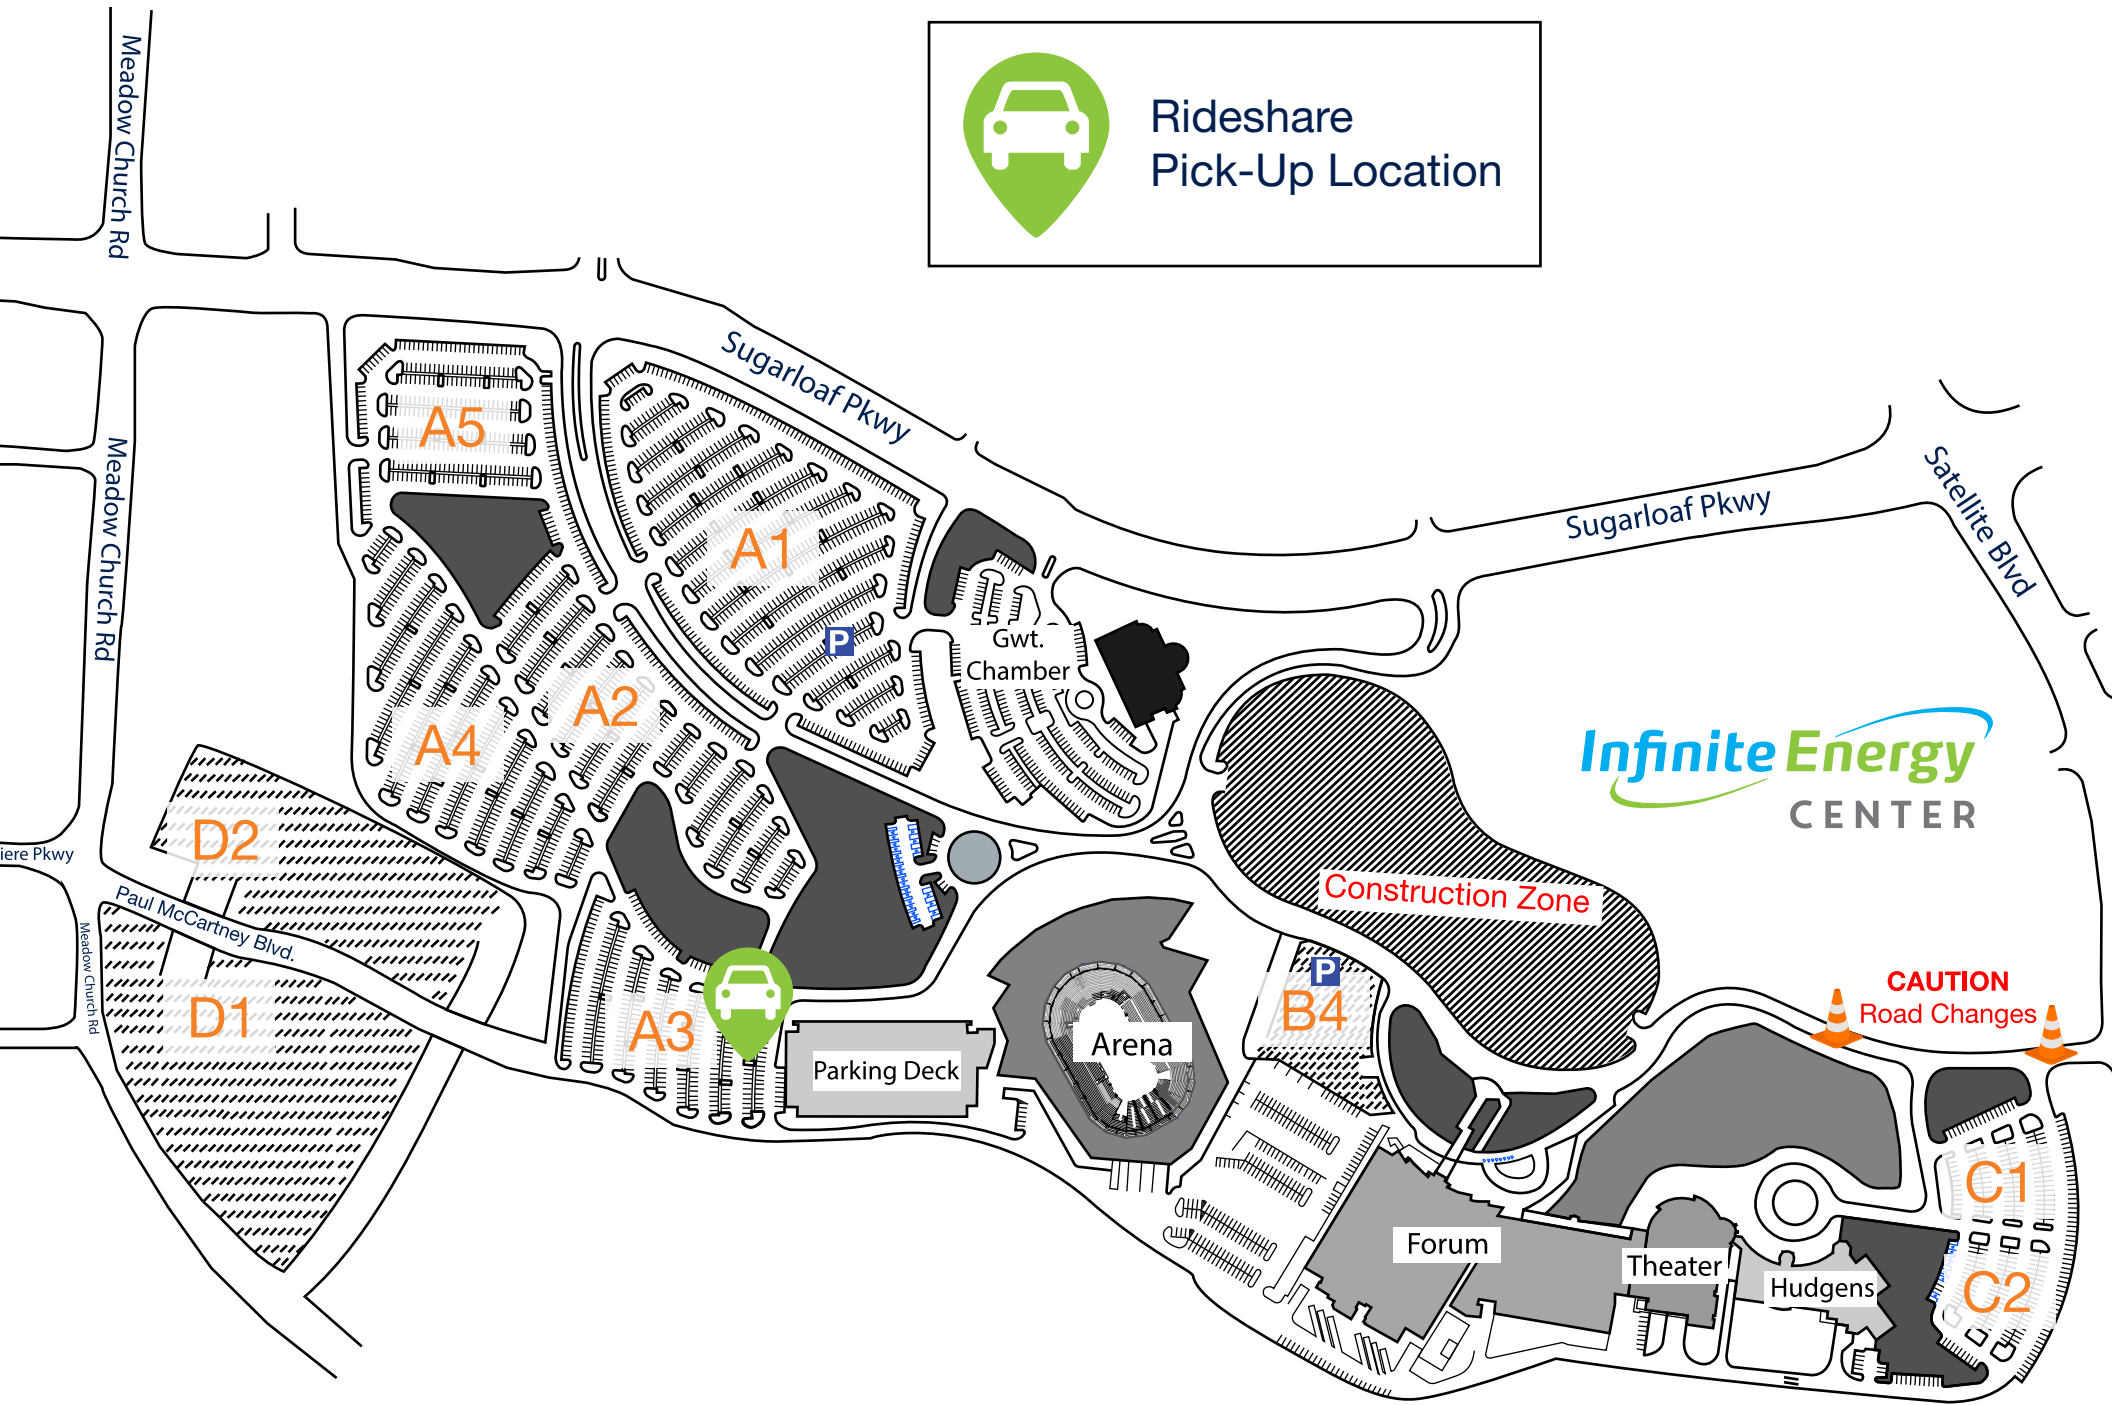

Rideshare
Pick-Up Location

Infinite Energy
CENTER

Construction Zone

CAUTION
Road Changes

Parking Deck

Arena

Forum

Theater

Hudgens

Gwt.
Chamber

A5

A1

A4

A2

A3

B4

C1

C2

P

P

Meadow Church Rd

Meadow Church Rd

here Pkwy

Paul McCartney Blvd.

Sugarloaf Pkwy

Sugarloaf Pkwy

Satellite Blvd